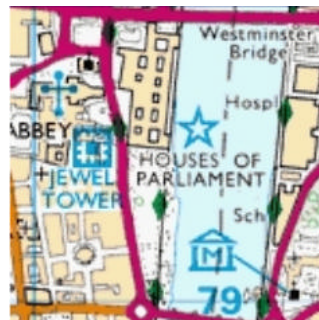

Other maps are drawn to a smaller scale and show smaller amounts of detail, but cover a wider area. These maps are often used for planning long walks and drives.

It might help you to remember that the **larger** the number in the scale, the **smaller** the scale of the map will be.

Understanding scale

Scale summary

Ordnance Survey produces different maps for different uses. Each of these uses normally requires a different scale.

1:1250
OS MasterMap®
Ideal for architects

© Crown Copyright 2002: OS MasterMap®

1:10 000
Landplan®
Ideal for town developers

© Crown Copyright 2002: Landplan®

1:25 000
Explorer™
Ideal for outdoor activities

© Crown Copyright 2002: Explorer™ 161

Understanding scale

1:50 000

Landranger®

Ideal for planning a day out

© Crown Copyright 2002: Landranger® 176

1:250 000

OS Travel Map – Road

Ideal for motorists, and long journeys

© Crown Copyright 2002:
Travel Map – Road No. 5

1:1 000 000

MiniScale®

Ideal for seeing the whole
country at a glance